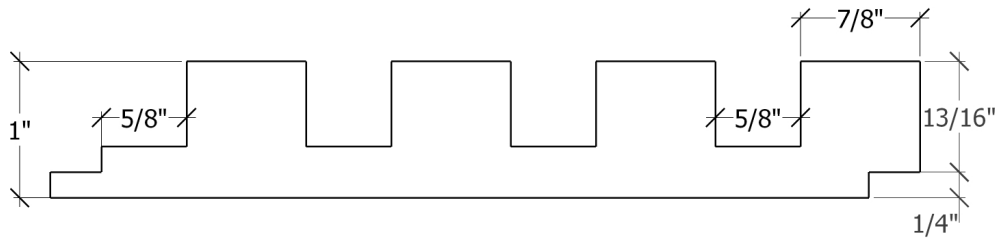

SHIPLAP CLASSIC SLAT SOLID WOOD WALL PLANKS

PRODUCT IMAGES

SLAT PROFILE