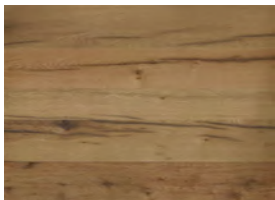

Quad Café Table

Forged from century-old American barns and factories, our reclaimed oak embodies America's strong and storied industrial heritage.

Shown here in our smokehouse finish, this cafe table is 1 1/2" thick and sits on top of our dark steel quad base. Also available in matte clear oak finish as well as in salted, vin, honey or silver pine.

Our locally made bases also come in rust or bright steel as well as a wide assortment of powder coated base colors.

36" x 36"
36" x 48"

Please call 920-380-4149 and press zero between 8:00 am - 4:00 pm CST for more information.