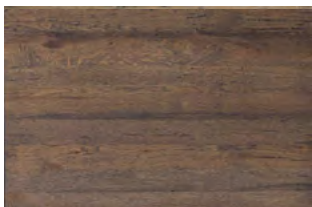

URBAN EVOLUTIONS

Reclaimed Flooring, Timbers, Siding & Other Architectural Elements since 1995

Trestle Table | Tables & Table Tops

Trestle Table in Oak

One of our most popular tables incorporating 2x red and white oak floor joists reclaimed from barns and factories through out the upper Midwest.

Shown here in hard fumed, this table is also available in smokehouse and matte clear.

Our 2X top finishes approximately 1.5" thick.
Also available in 2x Pine Top.

Standard Sizes:

84" L X 36" D X 30" H

104" L X 36" D X 30" H

Custom sizes available.

Smokehouse Oak

Hard Fumed

Matte Clear

Wholesale Customers:

If you are interested in carrying our product line
contact 920-380-4149 or email info@urbanevolutions.com

Since 1995 Urban Evolutions has been on the forefront of rescuing architectural ceiling tin and historic woods throughout the United States, turning many of these items into furnishings and accessories.